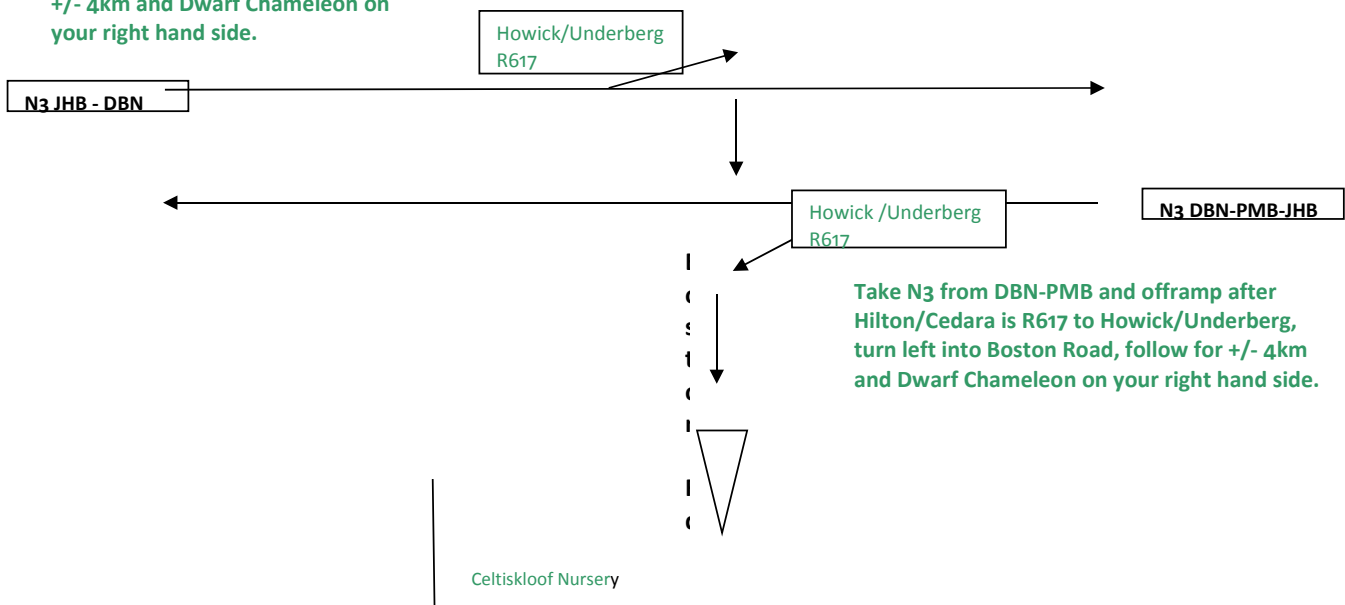

The Dwarf Chameleon

Bed & Breakfast

Family Venue

P.O. Box 1797, Pietermaritzburg, 3200 - Tel 033-3305484; cell- 072 636 8950 / 082 824 6299

website: www.dwarfchameleon.co.za

MAP DIRECTIONS

Take N3 from JHB-PMB and offramp after Howick/Midmar is R617 to Howick/Underberg, turn right into Boston Road, follow for +/- 4km and Dwarf Chameleon on your right hand side.

Take N3 from DBN-PMB and offramp after Hilton/Cedara is R617 to Howick/Underberg, turn left into Boston Road, follow for +/- 4km and Dwarf Chameleon on your right hand side.

The Dwarf Chameleon
Bed & Breakfast
Family Venue
←